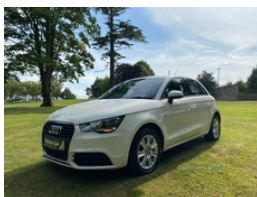

Unit 1, 57 lisanally Lane, Armagh, BT61 7HF

Audi A1 1.6 TDI SE 5dr | Dec 2014

SORRY NOW SOLD

**£7,850**

Miles: 73569
Fuel Type: Diesel
Transmission: Manual
Colour: White
Engine Size: 1598
CO2 Emission: 99
Tax Band: A (£0 p/a)
Body Style: Hatchback
Insurance 14E
group:
Reg: DS64CVV

Vehicle Features

15" 7 arm design alloy wheels, ABS/EBD, Adjustable rear head restraints, Body colour door mirrors with integral indicators, Body coloured bumpers, DAB Digital radio, Driver/Front Passenger airbags, Driver and passenger side airbags, Dynamic suspension, EDL, Electric adjustable door mirrors, Electric front windows, Electric rear windows, ESP with ASR, First aid kit, Front and rear seatbelt reminder, Front floor mats, Front head restraints, Front passenger airbag deactivation, Head airbags, Heated door mirrors, Heated rear windscreen, Heat insulating glass, Height adjustable front seatbelts, Height adjustable front seats, Illuminated glovebox, Isofix attachments on rear seats, Locking wheel bolts, PAS, Rake/reach adjustable steering wheel, Rear wiper, Remote control central locking, Service interval indicator, Split folding rear seats, Thatcham category 1 alarm + immobiliser, Tyre pressure monitor, Tyre repair kit, Warning triangle

Vehicle Description

AUDI A1 1.6 TDI SE 105 BHP
[5 DOOR]

2014

73,569 MILES

MOT EXPIRES 07/12/21

ELECTRIC WINDOWS

ELECTRIC MIRRORS

CD PLAYER